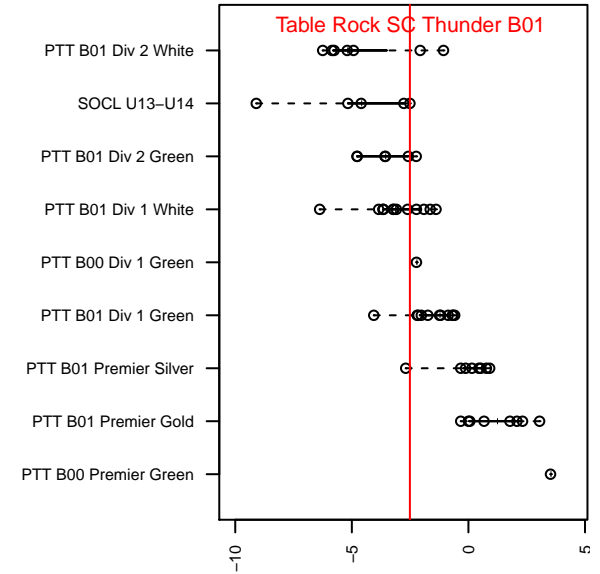

**attack and defense rating
relative to others at age
and all opponents in last 13 months**